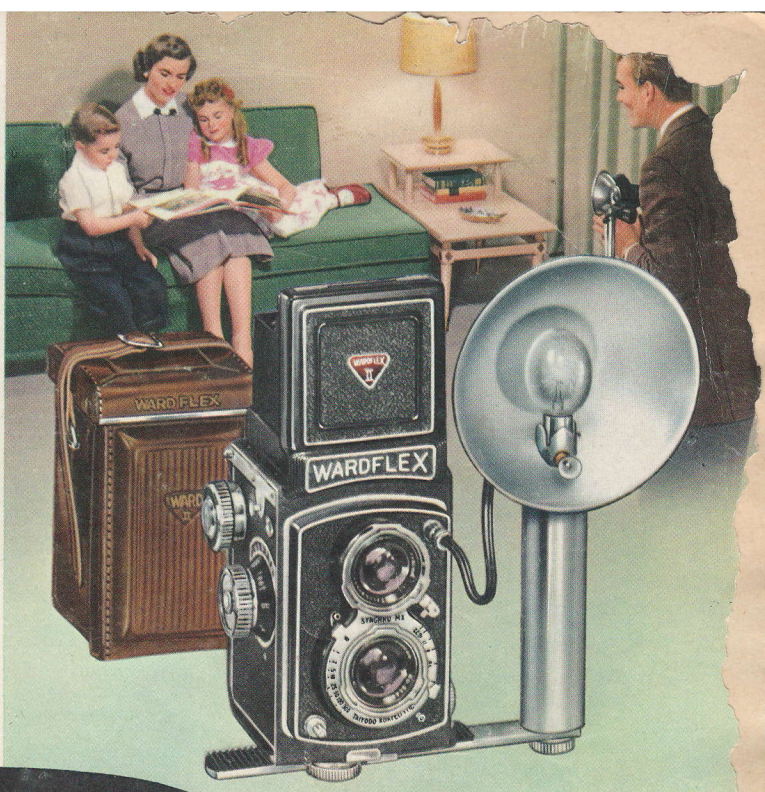

9-Pc. Starflash Outfit, Sold Page 23

15-Pc. Wardflex II Outfit, Sold Page 26

# NEW 1957 CAMERA SHOP

CHOOSE FROM OVER 1700 PHOTOGRAPHIC ITEMS

• New Low Prices — Easy Credit • New Factory-Fresh Merchandise — Latest 1957 Models

PAYMENT PLAN, PAGE 82    SHIPPING DETAILS, PAGE 83    COMPLETE INDEX, PAGE 84